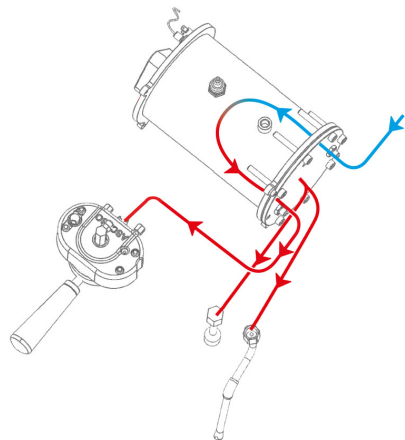

MAIN FEATURES

Multi Group technology (on/off by group). Professional Thermodynamic Groups.

Independent steam boiler. Stainless steel Aisi 316. Extremely sturdy. Large capacity.

External Pid control (+ 0,1°C) each group and steam boiler.

External timer for each group.

Digital Display in each group
Multiple functions. Total control.

Thermal stability (+ - 0,5°C).

Energy efficient (- 50%).

Powerful steamer (12 mm anti-lime scale tube. Stainless Steel. Cool touch)

Walnut wood accessories.

Ascaso App. Total control.

High performance volumetric pump. Constant pressure even after a prolonged and simultaneous use of more groups.

Water tank (2L) and net connection.

Thermal lagging on steam boiler.

Dynamic pre-heating (coffee group).

Active cup warmer.

Chromed foots. Great thickness.

Stainless steel rail.